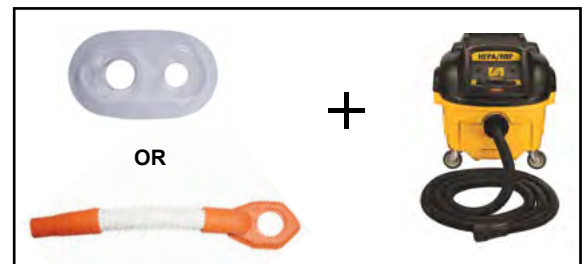

Metal Plate for DP-2

Rubber Plate for DP-3

Replacement Inserts

Part #	Description	Qty.	List
DP-2-PL	METAL PLATE REPLACEMENT	1	\$17.67
DP-3-PL	RUBBER CUT OUT REPLACEMENT	1	\$21.75

Attach to Any HEPA Rated Vacuum to Meet OSHA Silica Dust Containment Standards.