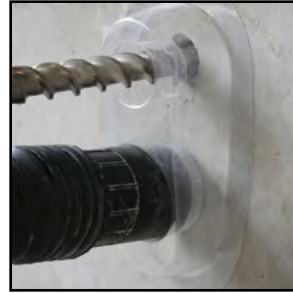

Economy Dust Pro (Up to 1")

Part #	Description	Qty.	List
DP-1	ECONOMY DUST PRO (PLASTIC)	1	\$7.63

- ◆ Attach to HEPA Vacuum and Stick to Drilling Surface
- ◆ No Drilling Dust
- ◆ No Need to Clean Holes Before Anchoring

SOLD INDIVIDUALLY.

Sold With One Metal Insert.

Small Dust Pro (Up to 1")

Part #	Description	Qty.	List
DP-2	SMALL DUST PRO	1	\$96.83

Sold With One Rubber Insert.

Large Dust Pro (Up to 3")

Part #	Description	Qty.	List
DP-3	LARGE DUST PRO	1	\$116.28

Metal Plate for DP-2

Rubber Plate for DP-3

Replacement Inserts

Part #	Description	Qty.	List
DP-2-PL	METAL PLATE REPLACEMENT	1	\$17.67
DP-3-PL	RUBBER CUT OUT REPLACEMENT	1	\$21.75

Attach to Any HEPA Rated Vacuum to Meet OSHA Silica Dust Containment Standards.