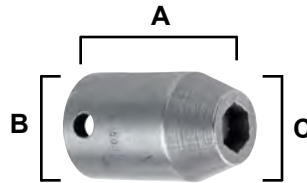

SOLD INDIVIDUALLY.

1/4"
DRIVE

1/4" Square Drive Extension

Part #	OAL	List
AD-025-14	1"	\$3.05
AD-032-14	1-1/4"	\$4.47
AD-050-14	2"	\$4.51
AD-075-14	3"	\$4.94
AD-100-14	4"	\$7.50
AD-150-14	5"	\$9.44
AD-200-14	6"	\$11.57

1/4" Square Drive Impact Sockets

Part #	Hex Size	Length (A)	Body (B)	Nose (C)	List
250ST1264	3/16"	15/16"	1/2"	3/8"	\$4.62
250ST1664	1/4"	15/16"	1/2"	7/16"	\$4.82
250ST2064	5/16"	15/16"	1/2"	1/2"	\$5.36
250ST2464	3/8"	1"	5/8"	9/16"	\$5.52
250ST3264	1/2"	1"	3/4"	3/4"	\$6.71

3/8"
DRIVE

3/8" Square Drive Extension

Part #	OAL	List
AD-050-38	2"	\$6.37
AD-075-38	3"	\$6.84
AD-100-38	4"	\$11.38
AD-150-38	6"	\$13.99
AD-200-38	8"	\$20.67

3/8" Square Drive Impact Sockets

Part #	Hex Size	Length (A)	Body (B)	Nose (C)	List
375ST1664	1/4"	1-1/4"	3/4"	7/16"	\$5.42
375ST2064	5/16"	1-1/4"	3/4"	1/2"	\$5.42
375ST2464	3/8"	1-1/4"	3/4"	9/16"	\$6.06
375ST3264	1/2"	1-1/2"	15/16"	3/4"	\$8.21