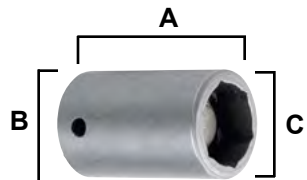

1/4" Square Drive Impact Sockets

Part #	Hex Size	Length (A)	Body (B)	Nose (C)	List
250ST1264	3/16"	15/16"	1/2"	3/8"	\$4.62
250ST1664	1/4"	15/16"	1/2"	7/16"	\$4.82
250ST2064	5/16"	15/16"	1/2"	1/2"	\$5.36
250ST2464	3/8"	1"	5/8"	9/16"	\$5.52
250ST3264	1/2"	1"	3/4"	3/4"	\$6.71

3/8"
DRIVE

3/8" Square Drive Extension

Part #	OAL	List
AD-050-38	2"	\$6.37
AD-075-38	3"	\$6.84
AD-100-38	4"	\$11.38
AD-150-38	6"	\$13.99
AD-200-38	8"	\$20.67

3/8" Square Drive Impact Sockets

Part #	Hex Size	Length (A)	Body (B)	Nose (C)	List
375ST1664	1/4"	1-1/4"	3/4"	7/16"	\$5.42
375ST2064	5/16"	1-1/4"	3/4"	1/2"	\$5.42
375ST2464	3/8"	1-1/4"	3/4"	9/16"	\$6.06
375ST3264	1/2"	1-1/2"	15/16"	3/4"	\$8.21

1/2"
DRIVE

1/2" Square Drive Extension

Part #	OAL	List
AD-055-12	2-1/8"	\$7.56
AD-075-12	3"	\$9.21
AD-150-12	6"	\$15.76
AD-200-12	8"	\$20.97

1/2" Square Drive Impact Sockets

Part #	Hex Size	Length (A)	Body (B)	Nose (C)	List
500ST1664	1/4"	1-1/2"	15/16"	7/16"	\$6.10
500ST2064	5/16"	1-1/2"	15/16"	1/2"	\$6.32
500ST2464	3/8"	1-1/2"	15/16"	9/16"	\$6.47
500ST3264	1/2"	1-1/2"	15/16"	3/4"	\$9.10