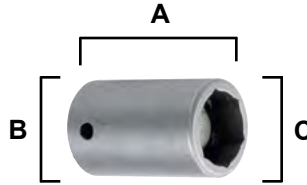

SOLD INDIVIDUALLY.

1/4"
DRIVE

1/4" Square Drive Extension

Part #	OAL	List
AD-025-14	1"	\$3.05
AD-032-14	1-1/4"	\$4.47
AD-050-14	2"	\$4.51
AD-075-14	3"	\$4.94
AD-100-14	4"	\$7.50
AD-150-14	5"	\$9.44
AD-200-14	6"	\$11.57

1/4" Square Drive Impact Sockets

Part #	Hex Size	Length (A)	Body (B)	Nose (C)	List
250ST1264	3/16"	15/16"	1/2"	3/8"	\$4.62
250ST1664	1/4"	15/16"	1/2"	7/16"	\$4.82
250ST2064	5/16"	15/16"	1/2"	1/2"	\$5.36
250ST2464	3/8"	1"	5/8"	9/16"	\$5.52
250ST3264	1/2"	1"	3/4"	3/4"	\$6.71

3/8"
DRIVE

3/8" Square Drive Extension

Part #	OAL	List
AD-050-38	2"	\$6.37
AD-075-38	3"	\$6.84
AD-100-38	4"	\$11.38
AD-150-38	6"	\$13.99
AD-200-38	8"	\$20.67

3/8" Square Drive Impact Sockets

Part #	Hex Size	Length (A)	Body (B)	Nose (C)	List
375ST1664	1/4"	1-1/4"	3/4"	7/16"	\$5.42
375ST2064	5/16"	1-1/4"	3/4"	1/2"	\$5.42
375ST2464	3/8"	1-1/4"	3/4"	9/16"	\$6.06
375ST3264	1/2"	1-1/2"	15/16"	3/4"	\$8.21